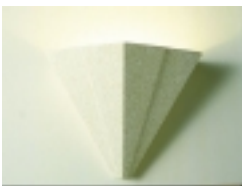

Plaster Workshop Ltd.

Plaster Workshop Ltd

Browse

[Lighting Gear](#)

[Lighting](#)

more categories

Elegant and eminently adaptable Aagaard Hanley's hand crafted wall lights are ideal for the modern home yet perfectly suited to hotels and commercial buildings.

The standard range, produced in a wide variety of sizes and finished in white, is sufficiently versatile to fulfill all these applications, but the company's craftsmen are ever ready to design and customise lights for the client who requires something slightly different. Look at the increasingly popular Face and Mouth versions.

Models are available in GLS and low energy electrical fittings.

Astoria Uplighter
£13.95 (including 15 % tax)

Available in white. [[Product Details...]](#)